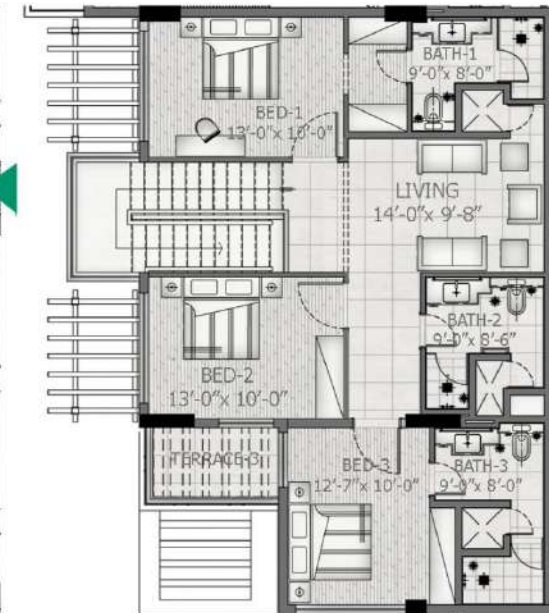

ONE-BED APARTMENT

TYPE: 1- A

AREA: 786 / 797 SFT

TWO-BED APARTMENT

TYPE: 2- A

AREA: 2110 SFT

THREE-BED APARTMENT

TYPE: 3- A

TYPE: B- 1

AREA: 1012 SFT

TWO-BED APARTMENT

TYPE: B 2

AREA: 1216 SFT

THREE-BED APARTMENT

TYPE: B- 3

AREA: 2024 SFT

THREE-BED APARTMENT

TYPE: 3-C

AREA: 2024 / 2121 / 2099 SFT

THREE-BED APARTMENT

TYPE: 3-D

AREA: 3778 SFT

THREE-BED APARTMENT

TYPE: 3-E

AREA: 3121 SFT

THREE-BED APARTMENT

TYPE: 1-S

AREA: 452 SFT