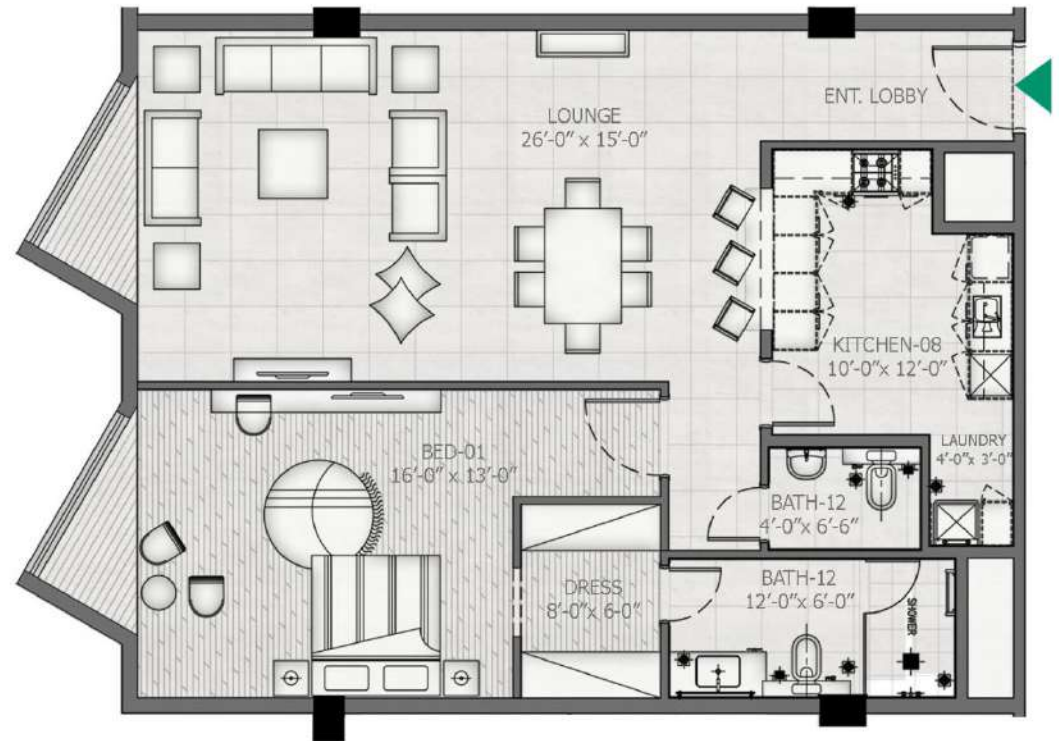

THREE-BED APARTMENT

TYPE: 3-A

AREA: 1701 / 1690 SFT

THREE-BED APARTMENT

TYPE: 3-B

AREA: 2260 / 2368 / 2389 SFT

THREE-BED APARTMENT

TYPE: 3-C

AREA: 1959 SFT

THREE-BED APARTMENT

TYPE: 3-D

AREA: 2928 SFT

ONE-BED APARTMENT

TYPE: 1-A

AREA: 1130 SFT

TWO-BED APARTMENT

TYPE: 2-A

AREA: 1216 SFT

TWO-BED APARTMENT

TYPE: 2-B

AREA: 1152 SFT

TWO-BED APARTMENT

TYPE: 1-S

AREA: 517 SFT