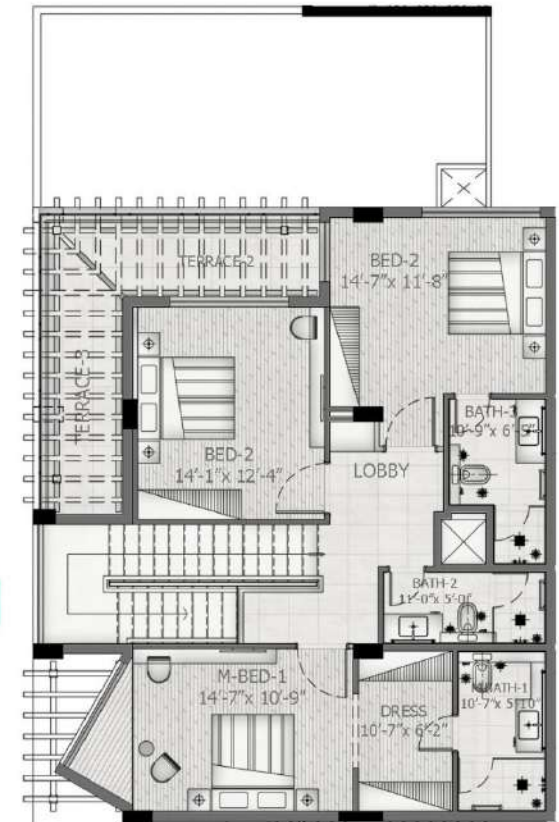

THREE-BED APARTMENT

TYPE: 3-A

AREA: 1701 / 1690 SFT

THREE-BED APARTMENT

TYPE: 3-B

AREA: 2260 / 2368 / 2389 SFT

THREE-BED APARTMENT

TYPE: 3-C

AREA: 1959 SFT

THREE-BED APARTMENT

TYPE: 3-D

AREA: 2928 SFT

ONE-BED APARTMENT

TYPE: 1-A

AREA: 1130 SFT

TWO-BED APARTMENT

TYPE: 2-A

AREA: 1216 SFT

TWO-BED APARTMENT

TYPE: 2-B

AREA: 1152 SFT

TWO-BED APARTMENT

TYPE: 1-S

AREA: 517 SFT