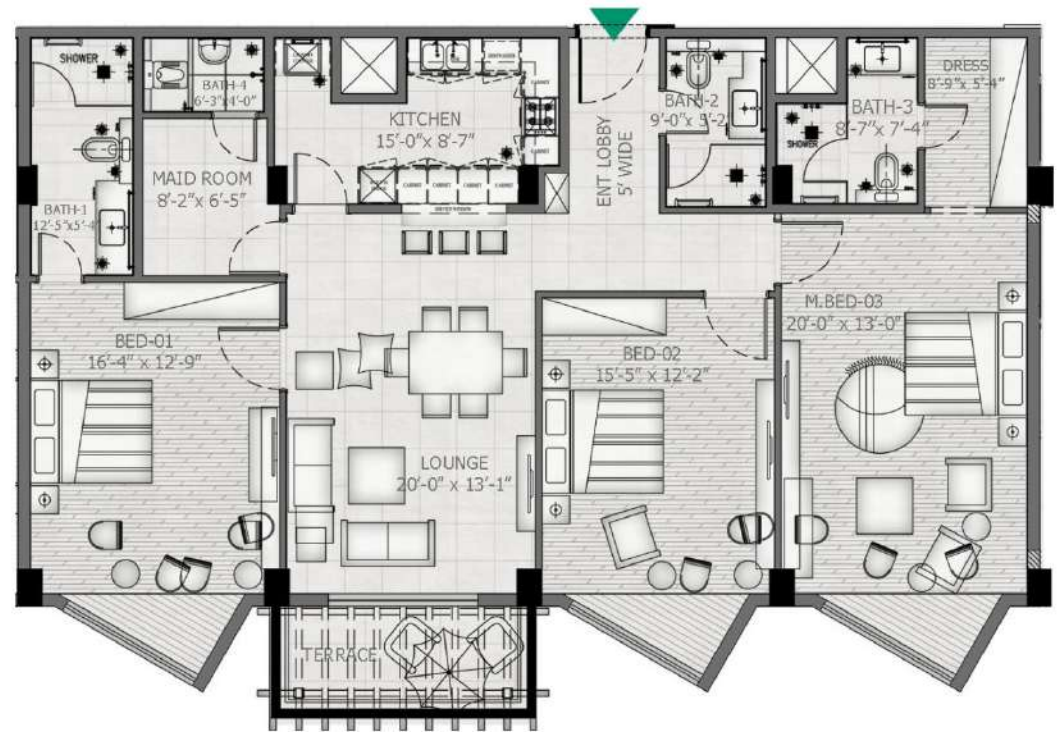

THREE-BED APARTMENT

TYPE: 3-A

AREA: 1701 / 1690 SFT

THREE-BED APARTMENT

TYPE: 3-B

AREA: 2260 / 2368 / 2389 SFT

THREE-BED APARTMENT

TYPE: 3-C

AREA: 1959 SFT

THREE-BED APARTMENT

TYPE: 3-D

AREA: 2928 SFT

ONE-BED APARTMENT

TYPE: 1-A

AREA: 1130 SFT

TWO-BED APARTMENT

TYPE: 2-A

AREA: 1216 SFT

TWO-BED APARTMENT

TYPE: 2-B

AREA: 1152 SFT

TWO-BED APARTMENT

TYPE: 1-S

AREA: 517 SFT