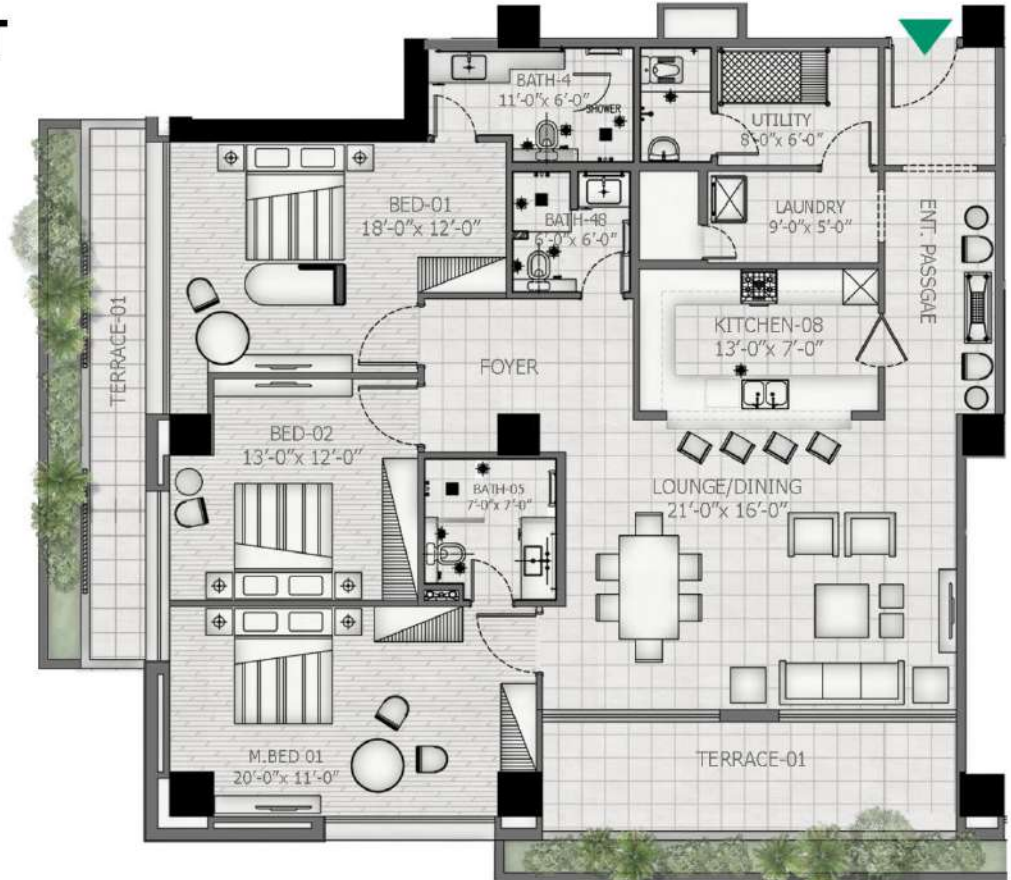

TYPE: D3

AREA: 2237 SFT