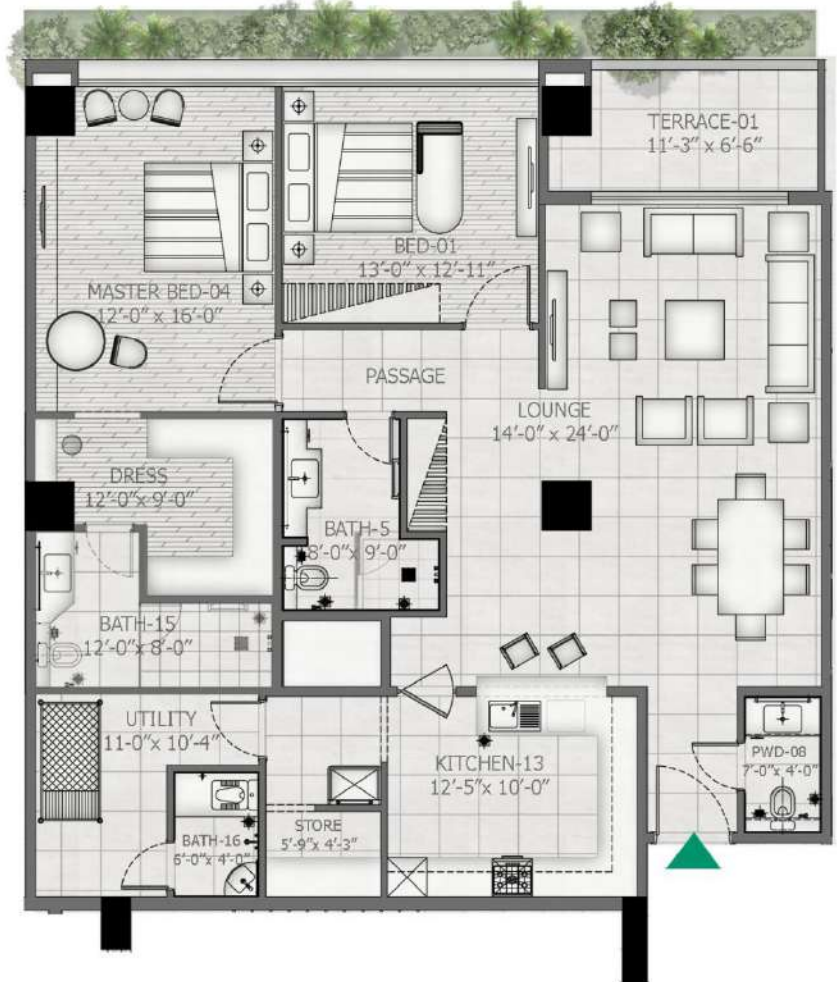

ONE-BED APARTMENT

TYPE: A1

AREA: 1239 SFT

TWO-BED APARTMENT

TYPE: A2

AREA: 1651 SFT

THREE-BED APARTMENT

TYPE: A3

AREA: 2056 SFT

ONE-BED APARTMENT

TYPE: B1

AREA: 1203 SFT

THREE-BED APARTMENT

TYPE: B2

AREA: 1702 SFT

THREE-BED APARTMENT

TYPE: B3

AREA: 2211 SFT

ONE - BED APARTMENT

TYPE: C1

AREA: 1506 SFT

TWO-BED APARTMENT

TYPE: C2

AREA: 1755 SFT

THREE-BED APARTMENT

TYPE: C3

AREA: 2160 SFT

TWO-BED APARTMENT

TYPE: D2

AREA: 1959 SFT

THREE-BED APARTMENT

TYPE: D3